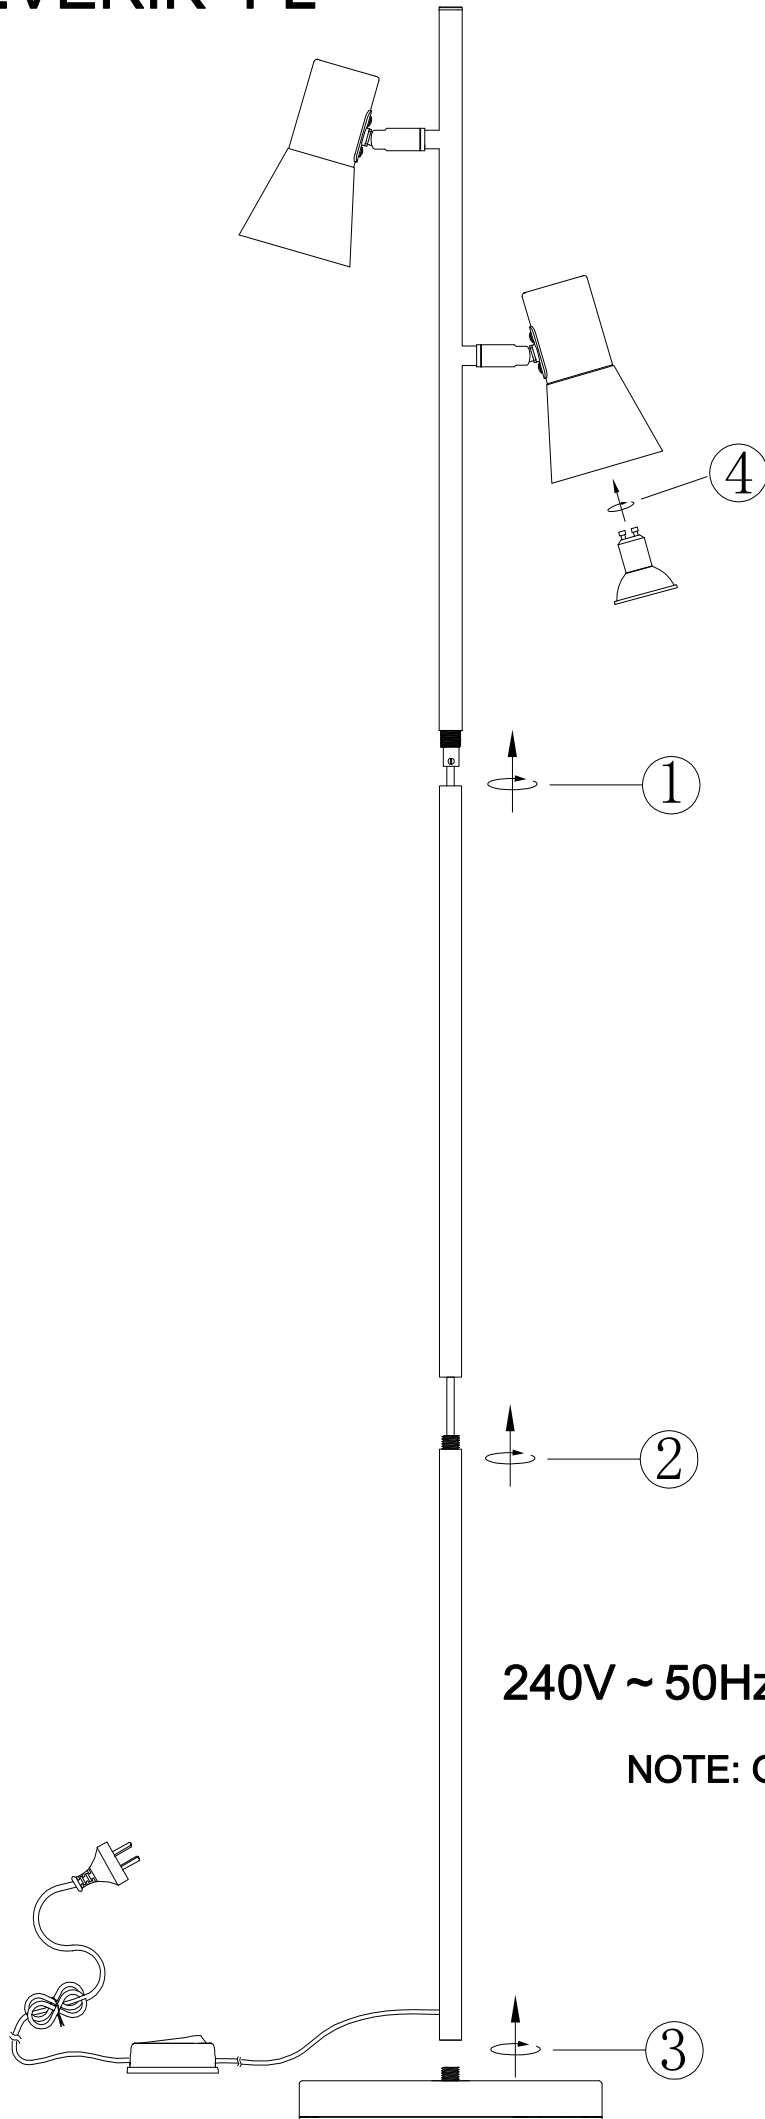

ITEM NO.:VERIK FL

240V ~ 50Hz GU10 Max.6W x2

NOTE: GLOBE NOT INCLUDED