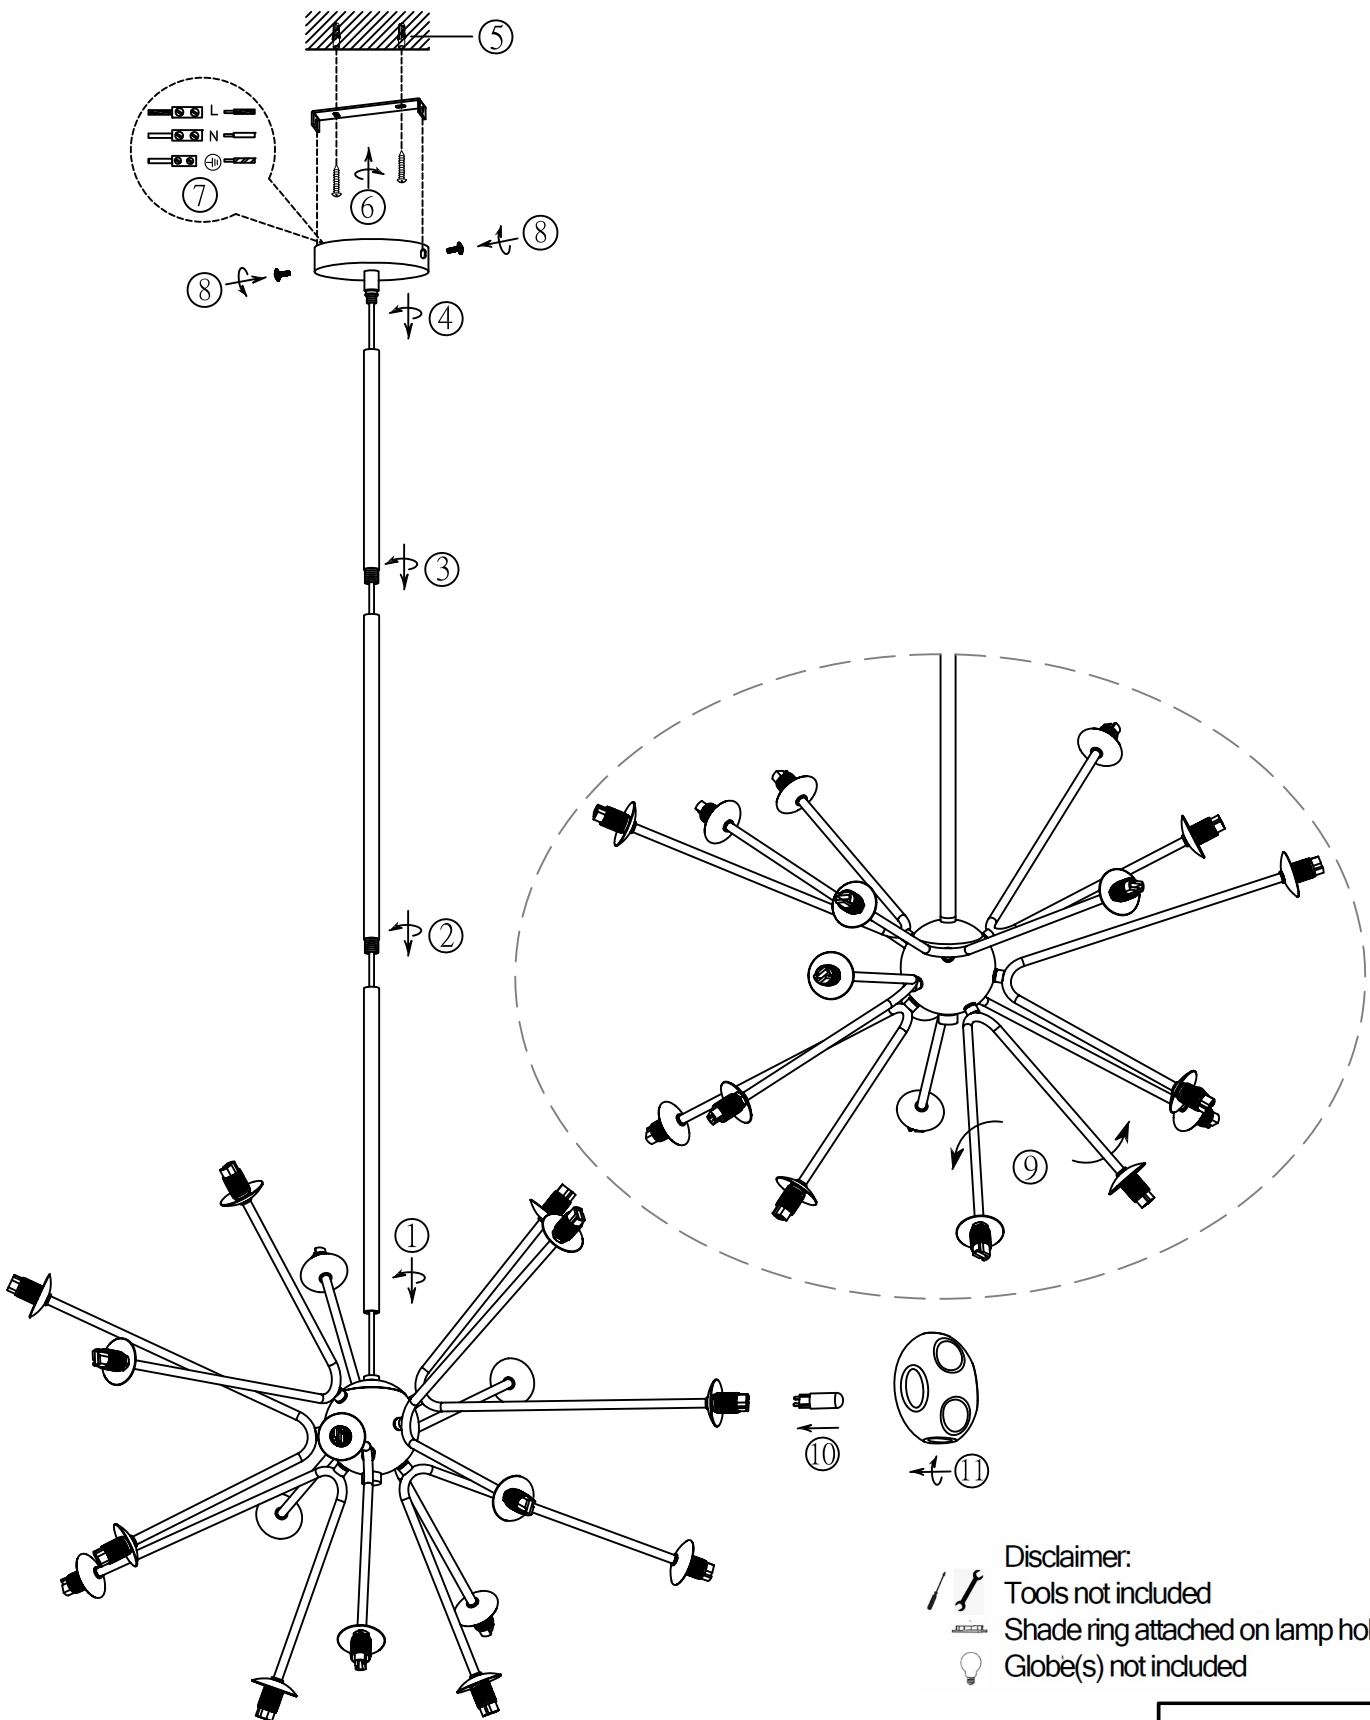

ITEM NO.: VARLIN PE18-BKMR

Telbix.

240V ~ 50Hz G9 Max.6W x 18

NOTE: GLOBE NOT INCLUDED

IMPORTANT
 Must be installed by a qualified electrical contractor.
 Install in accordance with AS/NZS3000