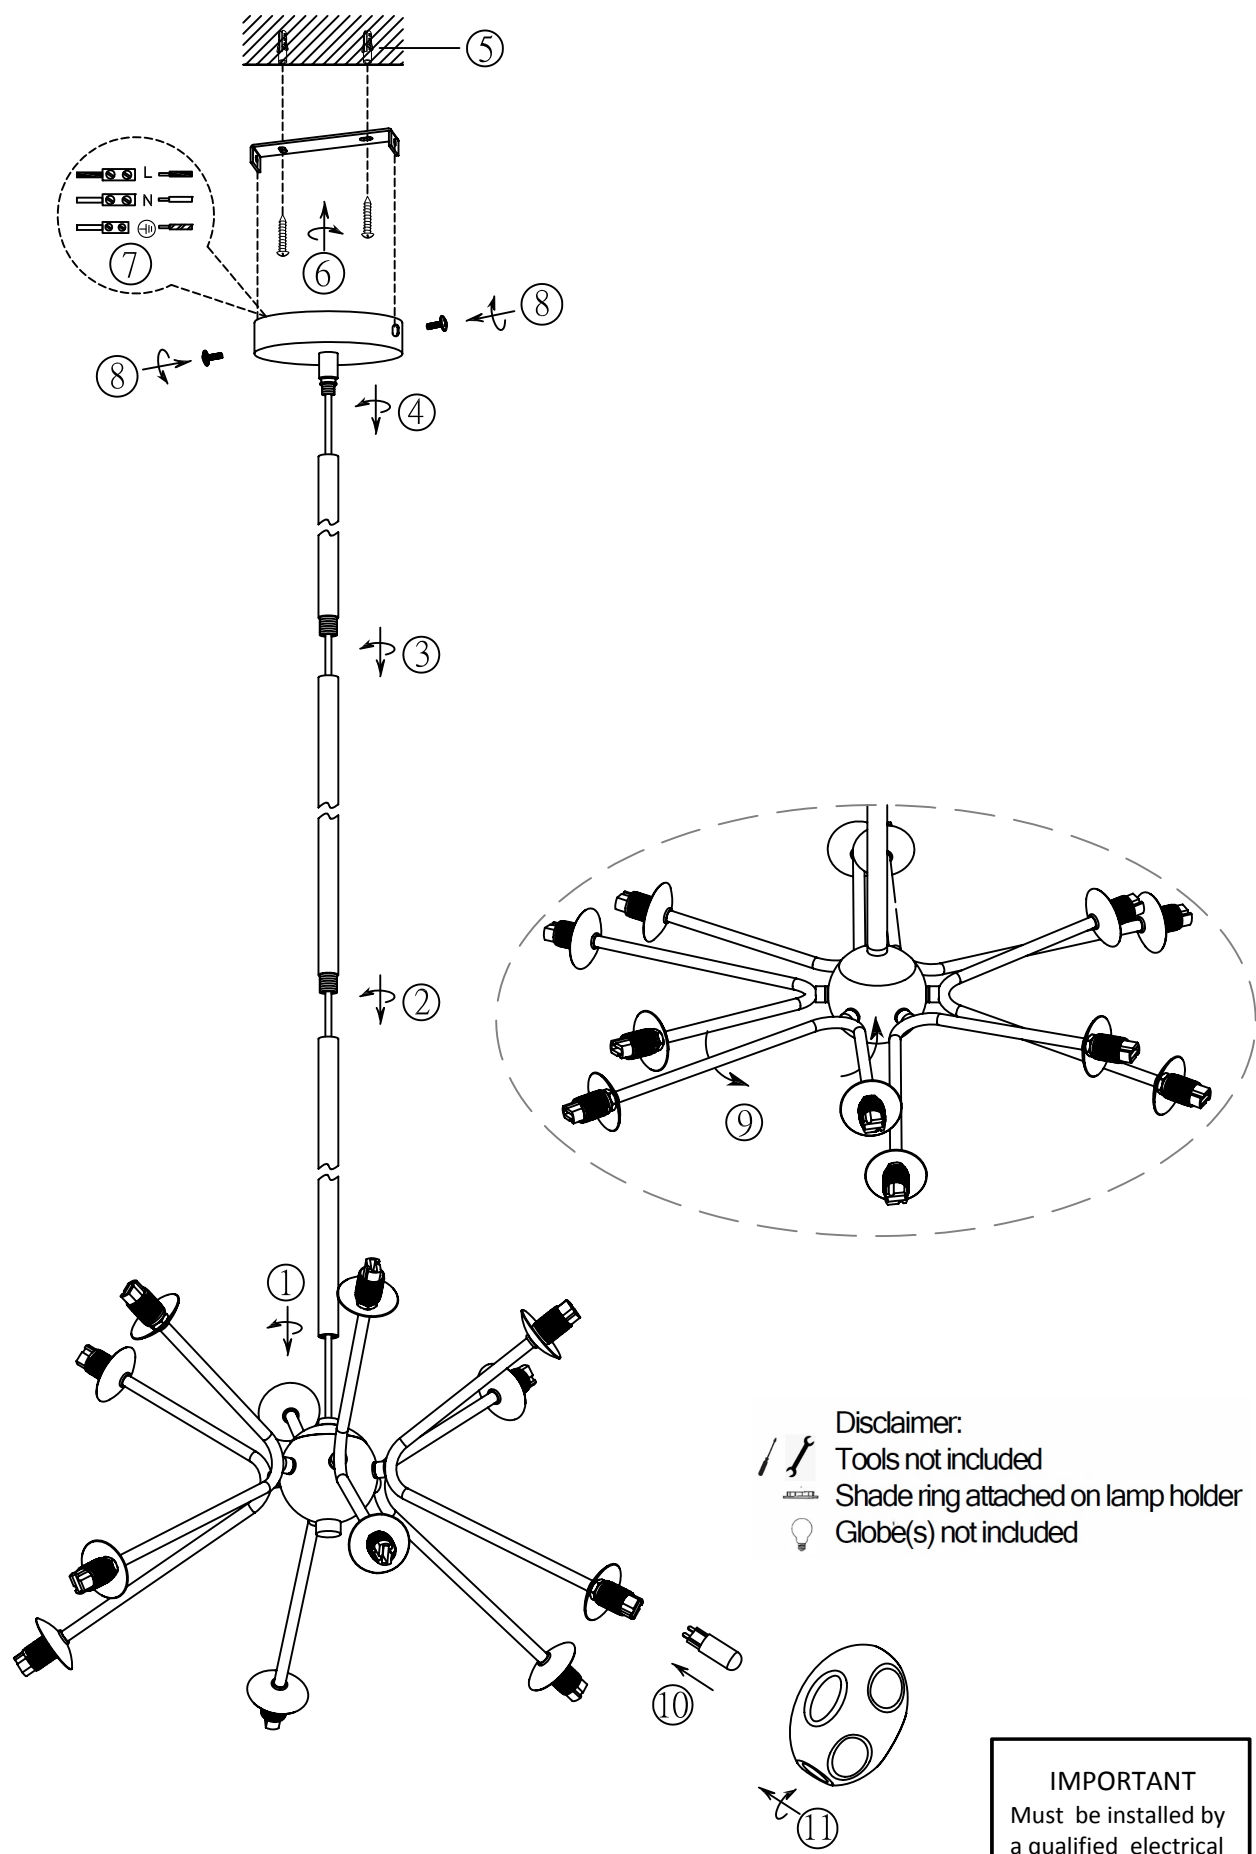

ITEM NO.: VARLIN PE12-BKMR

Disclaimer:  
 Tools not included  
 Shade ring attached on lamp holder  
 Globe(s) not included

**IMPORTANT**  
 Must be installed by  
 a qualified electrical  
 contractor.  
 Install in accordance  
 with AS/NZS3000