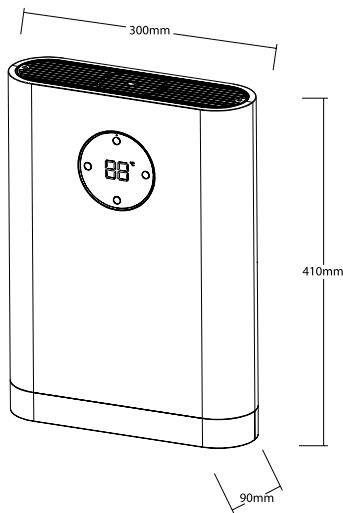

2000W BATHROOM CERAMIC HEATER WALL MOUNT

Model Numbers

MBHT2000W

Features

- Sleek and compact wall mount bathroom fan heater
- Ideal for installation in ensuites and small bathrooms
- Touchscreen control with 2 settings (1000W & 2000W)
- LED temperature display with touch on/off control
- Built in overload protection
- Supplied with 1.5M flex & plug

DIMENSIONS

SPECIFICATIONS

Model Name	Thermo
Model Numbers	MBHT2000W
Power Wattage	35W
Voltage	220-240V 50Hz
Materials / Housing	Heat resistant plastic
Cutout Size	This is a wall mount product
Decibel Rating	<38
Heating Wattage / Type	Fan only with 2 power setting 1000W or 2000W
Minimum Clearance	This is a wall mount product - minimum clearance from ceiling >300mm
Accessories Included	1.5m flex & plug

AVAILABLE COLOURS

Model	Colour	Barcode
MBHT2000W	White	9 312375 507932

SHIPPING

Packaging Size	460(H) x 155(W) x 360(L)mm
Carton Quantity	4 pcs
Gross Weight	6Kg

PACKAGING