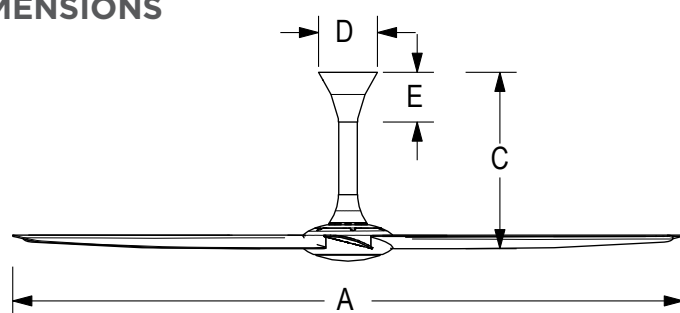

Down Rod 60mm diameter (includes wire loom)

DC2470 - 91cm White Downrod
 DC2471 - 91cm Black Downrod
 DC2477 - 180cm White Downrod
 DC2478 - 180cm Black Downrod

Extra Information:

Motor: 190mm x 35mm DC motor
 Made with high grade copper windings and silicone steel stator. Bearings are sealed to ensure quiet operation and long life.

Blades: 218cm (86")
 Materials: Aerodynamic wedge compression blades
 Blade Pitch: 15°

Weight Including Packaging:

Complete fan: 18.9kg

Packaging Dimensions (cm):

Motor pack: 53L x 34W x 31H
 Blade box: 100.5L x 5.5W x 17.3H

* CMH = Cubic Meters per Hour

DIMENSIONS

| | |
|---|--------|
| A | 2180mm |
| B | 500mm |
| C | 450mm |
| D | 192mm |
| E | 130mm |