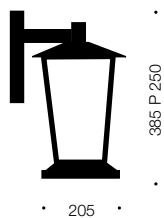

Walton

Specifications

Type	Exterior
Light Source	60w E27max
Globe	Not included
Warranty	1 year*

Measurements

Colours

Black/Clear

Codes

Walton EX-BK