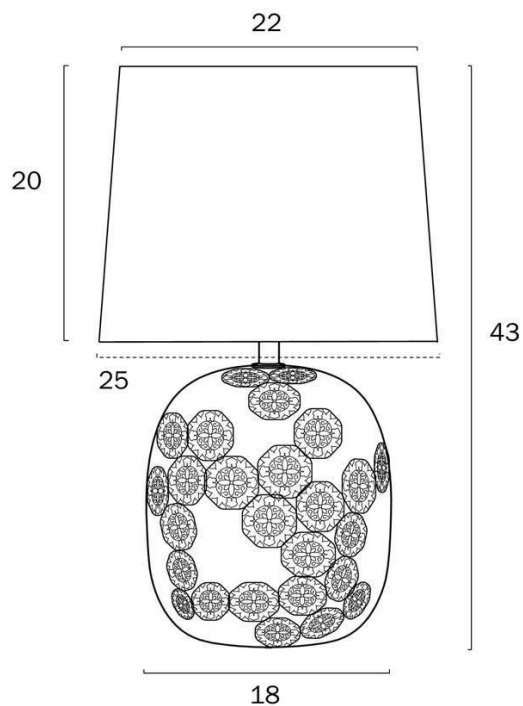

Overview

Family name	Wishes
Categories	Table Lamps
This item includes	Shade
Switch	Inline Switch
Usage	Indoor Lighting
ERAC Product Registration	GMA-510402

Color / Material

Fixture Color	Black, Gold, Ivory
Fixture Material	Ceramic, Fabric
Shade Color	Ivory
Shade Material	Fabric, Plastic
Base Color	Black, Gold
Cable Color	Black
Cable Material	PVC

Size

Fixture Diameter (cm)	25.0
Fixture Height (cm)	43.0
Base Diameter (cm)	18.0
Shade Top (cm)	22.0
Shade Bottom (cm)	25.0
Shade Height (cm)	20.0
Cable Length (cm)	180 (30+Inline Switch+150)

Specification

Barcode

GTIN 9329501064429

Image -dimensions

Note: Dimensions are only a guide and may vary due to manufacturing variations.

Globe Type Recommended

Label	Color Temperature	Thumbnail	GTIN
G A608E27CL			

Last modification