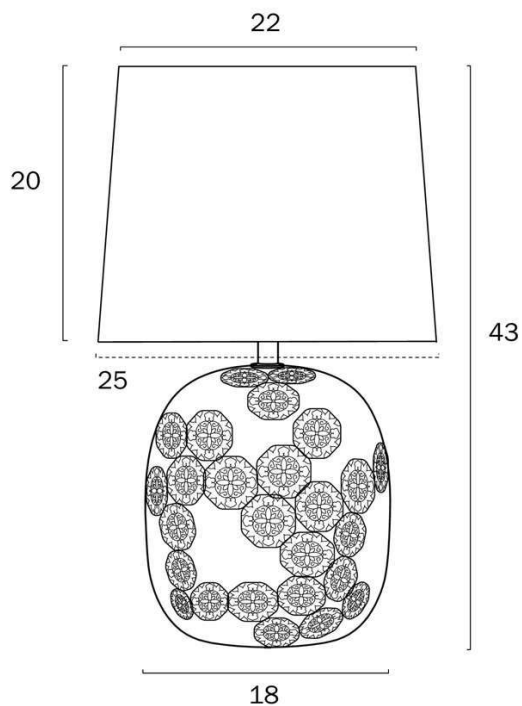

Specification

Voltage Input	240V
Total Wattage (max)	25
Globe Type	E27
Globe / Light Source qty	1
Globe / Light Source included	No
Dimmable	Globe Dependant
Electrical Protection	CLASS II - DOUBLE INSULATED, EARTH NOT REQUIRED
IP rating	IP20
Lead and Plug	Yes
Approvals	RCM
Assembly Required	Yes
Box Contents	Instruction
Care Instructions	Do not use strong liquid cleaners, Wipe clean with a dry cloth
Replacement Warranty	*3 Years

Barcode

GTIN 9329501064443

Image -dimensions

Note: Dimensions are only a guide and may vary due to manufacturing variations.

Globe Type Recommended

Label	Color Temperature	Thumbnail	GTIN
G A608E27CL