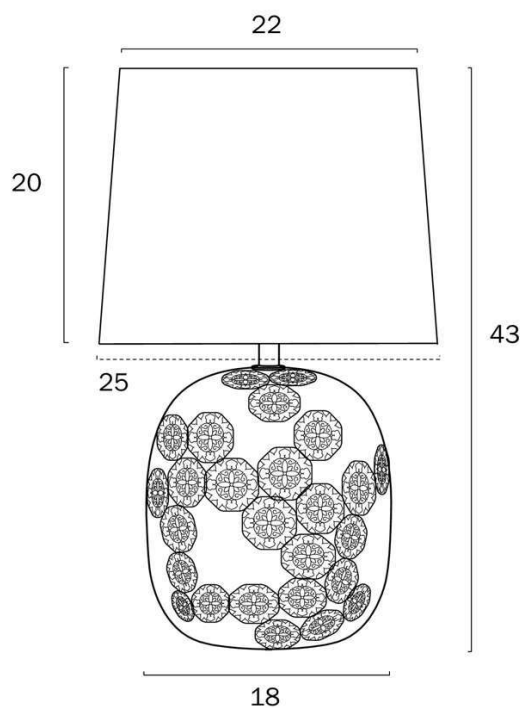

Size

Fixture Diameter (cm)	25.0
Fixture Height (cm)	43.0
Base Diameter (cm)	18.0
Shade Top (cm)	22.0
Shade Bottom (cm)	25.0
Shade Height (cm)	20.0
Cable Length (cm)	180 (30+Inline Switch+150)

Specification

Barcode

GTIN 9329501064436

Image -dimensions

Note: Dimensions are only a guide and may vary due to manufacturing variations.

Globe Type Recommended

Label	Color Temperature	Thumbnail	GTIN
G A608E27CL			

Last modification

Size

Fixture Diameter (cm)	25.0
Fixture Height (cm)	43.0
Base Diameter (cm)	18.0
Shade Top (cm)	22.0
Shade Bottom (cm)	25.0
Shade Height (cm)	20.0
Cable Length (cm)	180 (30+Inline Switch+150)

All representations within this document are subject to copyright. ELECTRICAL INSTALLATIONS MUST BE PERFORMED BY A QUALIFIED ELECTRICAL CONTRACTOR AND INSTALLED IN ACCORDANCE WITH AS/NZS 3000.
NOTE : All images , descriptions and dimensions are indicative. Please check latest version of item detail on Telbix website prior to ordering or installation.