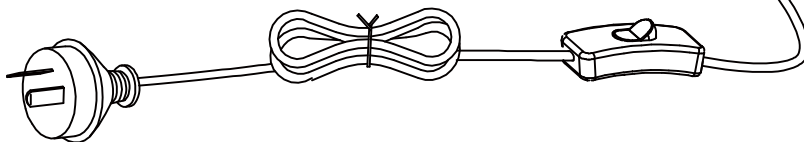

ITEM NO.:WISHES TL

- Disclaimer:
-  Tools not included
 -  Shade ring attached on lamp holder
 -  Globe(s) not included

240V ~ 50Hz E27 Max.25Wx1

NOTE: GLOBE NOT INCLUDED

Telbix.