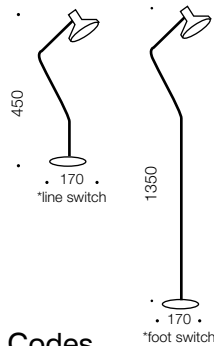

Trevi

Specifications

Type	Floor & Table Lamp
Light Source	25w E14max
Globe	Not included
Warranty	1 year*

Colours

Black/
Ant Brass Matt

Black/Nickel

Measurements

Codes