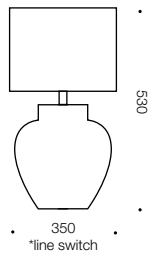

Specifications

Type	Table Lamp
Light Source	E27 25w max
Globe	Not included
Warranty	1 year*

Measurements

Colours

White & Blue/White

Codes

Ting TL-WH

Product Approvals