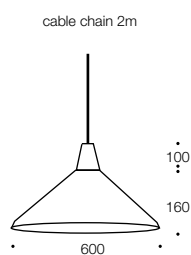

Temo 60

Specifications

Type	Pendant
Light Source	25w E27max
Globe	Not included
Warranty	1 year*

Measurements

Product Approvals

Codes

TEMO PE60-BK+BK	TEMO PE60-BRS+NK	TEMO PE60-WH+WH
TEMO PE60-BK+BRS	TEMO PE60-BRS+OAK	TEMO PE60-WH+NK
TEMO PE60-BK+NK	TEMO PE60-NK+BRS	TEMO PE60-WH+OAK
TEMO PE60-BK+OAK	TEMO PE60-NK+NK	TEMO PE60-WH+BRS
TEMO PE60-BRS+BK	TEMO PE60-NK+OAK	
TEMO PE60-BRS+BR		

Colours

standard boxed

Black/BK/BK Cap	Brass/BK/BK Cap	Nickel/BK/BK Cap	White/WH/WH Cap
Black/BK/BRS Cap	Brass/BK/BRS Cap	Nickel/BK/BRS Cap	White/WH/BRS Cap
Black/BK/NK Cap	Brass/BK/NK Cap	Nickel/BK/NK Cap	White/WH/NK Cap
Black/BK/Oak Cap	Brass/BK/Oak Cap	Nickel/BK/Oak Cap	White/WH/Oak Cap