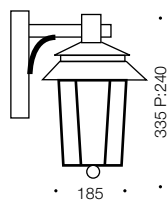

Specifications

Type	Exterior
Light Source	60w E27max
Globe	Not included
Warranty	1 year*

Measurements

Colours

Black/Opal

Codes

Silvan EX-BK/OP

Product Approvals