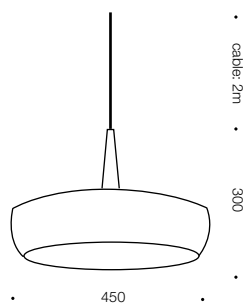

Sabra

Specifications

Type	Pendant
Light Source	25w E27max
Globe	Not included
Warranty	1 year*

Colours

Copper/Copper

Black/Gold

Nickel/Silver

Measurements