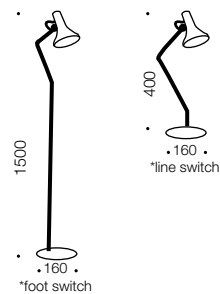

Roma

Specifications

Type	Floor & Table Lamp
Light Source	25w E27max
Globe	Not included
Warranty	1 year*

Colours

Black/Brass Matt

Measurements

Codes

Roma FL-BK/BM