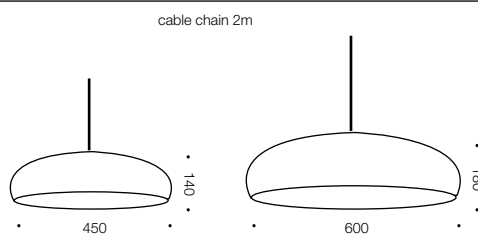

Orlo

Specifications

Type	Pendant
Light Source	3x12w E27max
Globe	Not included
Warranty	1 year*

Colours

Black/Opaline

White/Opaline

Measurements

Codes