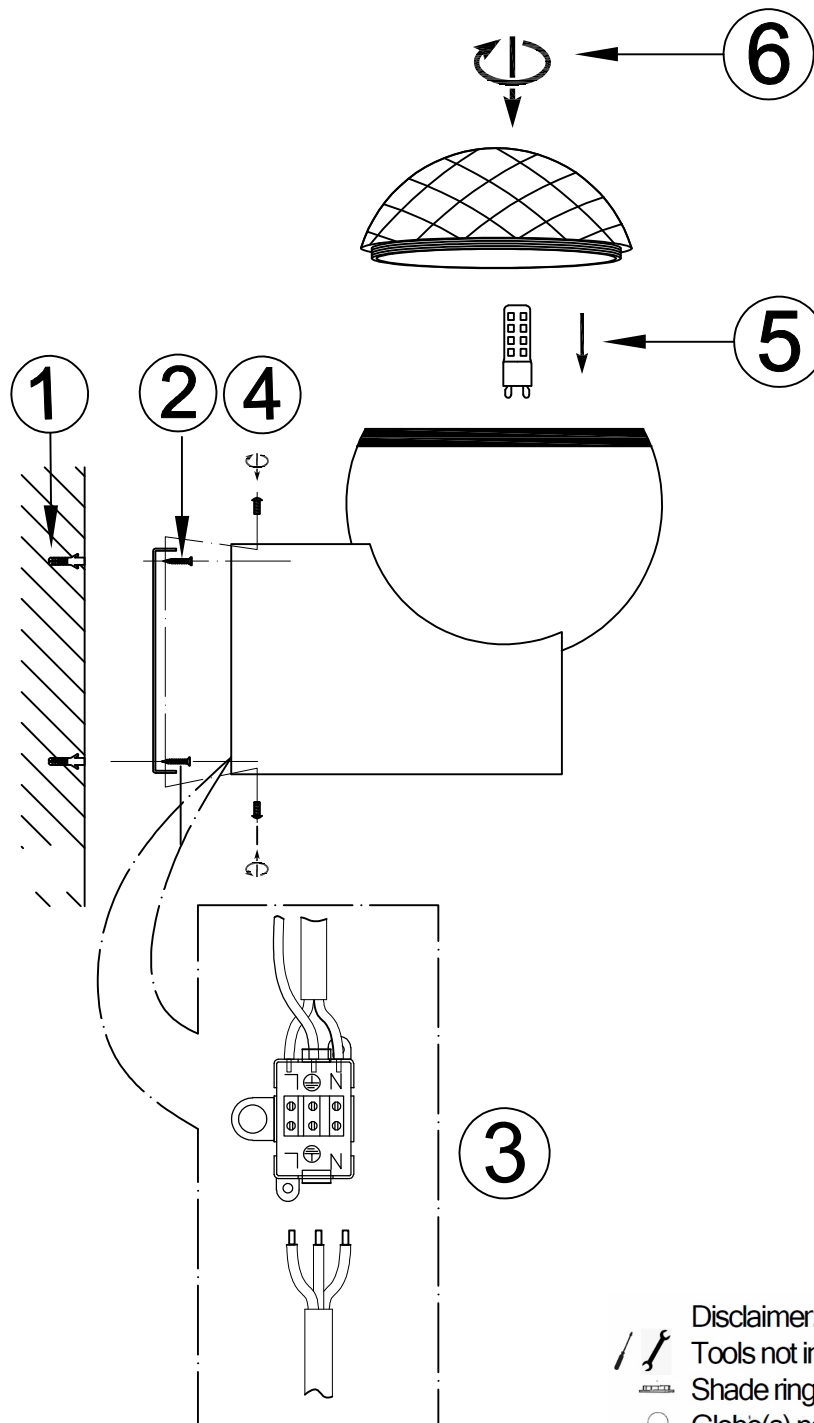

ITEM NO.: ONETA WB1

- Disclaimer:
-  Tools not included
 -  Shade ring attached on lamp holder
 -  Globe(s) not included

240V ~ 50Hz G9 Max.6Wx1

NOTE: GLOBE NOT INCLUDED

Telbix.

IMPORTANT

Must be installed by a qualified electrical contractor.
Install in accordance with AS/NZ3000