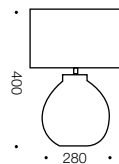

Specifications

Type	Table Lamp
Light Source	25w E27
Globe	Not included
Warranty	1 year*

Colours

Grey/white

Measurements

Codes

Olga TL-GY/WH

Product Approvals