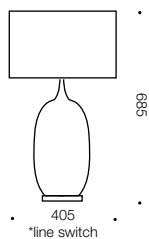

Specifications

Type	Table Lamp
Light Source	25w E27 max
Globe	Not included
Warranty	1 year*

Colours

Black/gold/cream

Measurements

Codes

Morton TL-GD/CRM

Product Approvals