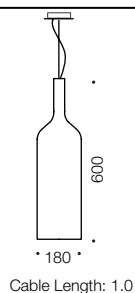

Moody

Pendant

Specifications

Type	Pendant
Light Source	E27 60w max
Globe	Not included
Warranty	1 year*

Measurements

Colours

Opal/nickel matt

Smoke/nickel matt