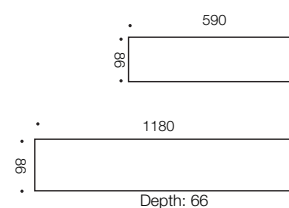

Marina

Batten

Specifications

Type	Batten
Light Source	LED
Lumen	1600/3250
Colour Temp	5000k
Wattage	18w/36w
Dimmable	No
CRI	>80
Power Factor	>0.9
Beam Angle	140
Warranty	3 years*

Colours

White

Measurements

Codes