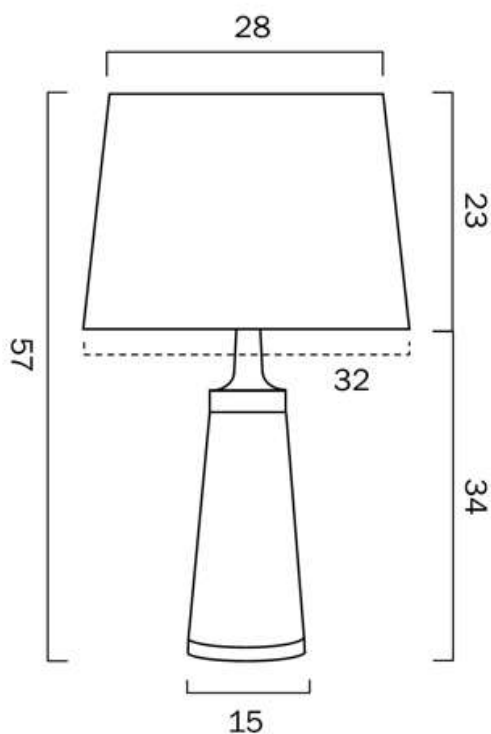

Wattage (max)	25
Globe Type	E27
Globe / Light Source qty	1
Globe / Light Source included	No
IP rating	IP20
Lead and Plug	Yes
Assembly Required	Yes
Box Contents	Instruction
Installation Required	Yes (DIY)
Care Instructions	Do not use strong liquid cleaners,Wipe clean with a dry cloth
Warranty	3 Years
Globe type recommended	E27 - G A605E27OP830,E27 - G A605E27OP840,E27 - G A605E27OP860,E27 - G A609E27OP830D,E27 - G A609E27OP840D,E27 - G A609E27OP860D,E27 - G T305E27OP830,E27 - G T305E27OP840,E27 - G T305E27OP860,E27 - G T305E27TUS824D,E27 - G T305E27TUS840D,E27 - G T308E27TUL824D,E27 - G T308E27TUL840D,E27 - G T379E27OP830D,E27 - G T379E27OP840D,E27 - G T379E27OP860D,E27 - GL F.PILT.4-AM83,E27 - GL F.PILT.8-CL83,E27 - GL F.PILT.8-CL85

Barcode

GTIN 9329501058541

Image -dimensions