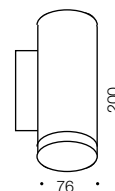

## Specifications

Type	Wall Lamp
Light Source	SMD
Lumen	650
Colour Temp	4000k
Wattage	2x4w
Dimmable	No
CRI	>84
Power Factor	>0.9
Beam Angle	40
Warranty	2 years

## Measurements