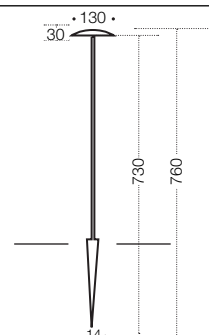

Luc Post

Specifications

Type	Spike Post
Light Source	LED SMD
Lumen	280
Colour Temp	3000k
Wattage	3w
Dimmable	No
CRI	>84
Power Factor	>0.9
Beam Angle	120
Warranty	3 years

Colours

Black

Codes

Luc PT3-BK83

Measurements

Product Approvals

TRANSFORMER

EX TR60.12V
12V IP65 up to 25m

EX TR60.24V
24V IP65 up to 50m

EX. CABLE 12V-15M

RGL8 1.3m² 15m

CONNECTOR EX

IP65 twist lock x2