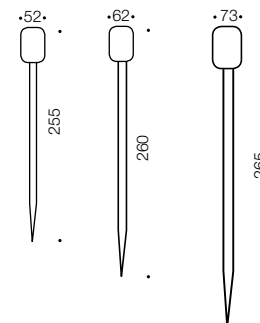

Luc Spike Spot

Specifications

Type	Spike Spotlight
Light Source	LED SMD
Lumen	280/450/700
Colour Temp	3000k
Wattage	3w/5w/8w
Dimmable	No
CRI	>84
Power Factor	>0.9
Beam Angle	45°/25°/36°
Warranty	2 years

Colours

Black

Measurements

Codes

Luc SP3-BK83

Luc SP5-BK83

Luc SP8-BK83

Product Approvals