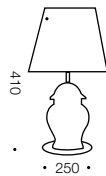

Ling

Table Lamp

Specifications

Type	Table Lamp
Light Source	25w E14max
Globe	Not included
Warranty	1 year*

Colours

Blue/white

Measurements

Codes