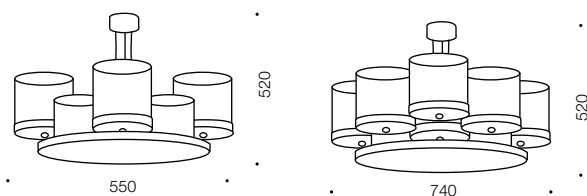

Largo

Pendant

Specifications

Type	Pendant
Light Source	E27 Pilot 25w max
Globe	Included
Warranty	1 year*

Colours

Oil bronze/clear

Measurements

Cable Length: 1.0