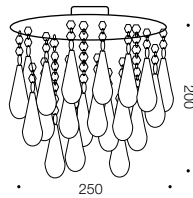

Lara

Specifications

Type	Batten Fix
Light Source	60w max
Globe	Not included
Warranty	1 year*

Measurements

Colours

Chrome/Clear acrylic beads

Codes

Lara BF25-CH