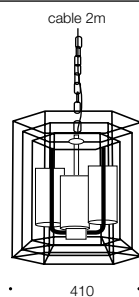

Lane

Specifications

Type	Pendant
Light Source	3x25w E14max
Globe	Not included
Warranty	1 year*

Colours

Black/Antique brass/Amber Glass

Measurements

Codes

Lane PE3-BK/AB