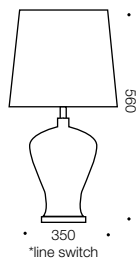

Measurements