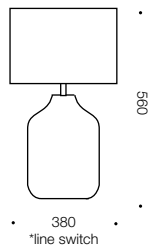

Kaylee

Specifications

Type	Table Lamp
Light Source	25w E27max
Globe	Not included
Warranty	1 year*

Colours

White/Blue/Linen

Measurements

Codes

Kaylee TL-WH