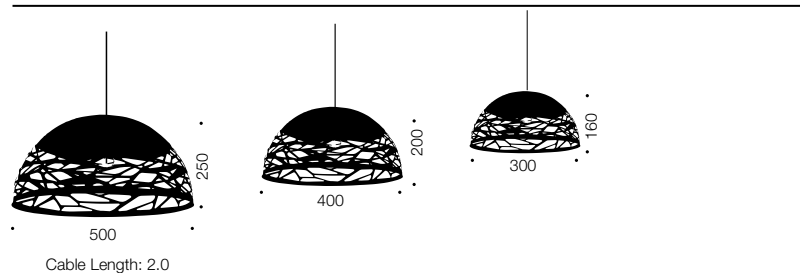

Farina

Pendant

Specifications

Type	Pendant
Light Source	E27 25w max
Globe	Not included
Warranty	1 year*

Measurements

Colours

Codes

Farina PE30-BK	Farina PE40-BK
Farina PE30-BZ	Farina PE40-BZ
Farina PE30-WH	Farina PE40-WH
Farina PE50-BK	
Farina PE50-BZ	
Farina PE50-WH	