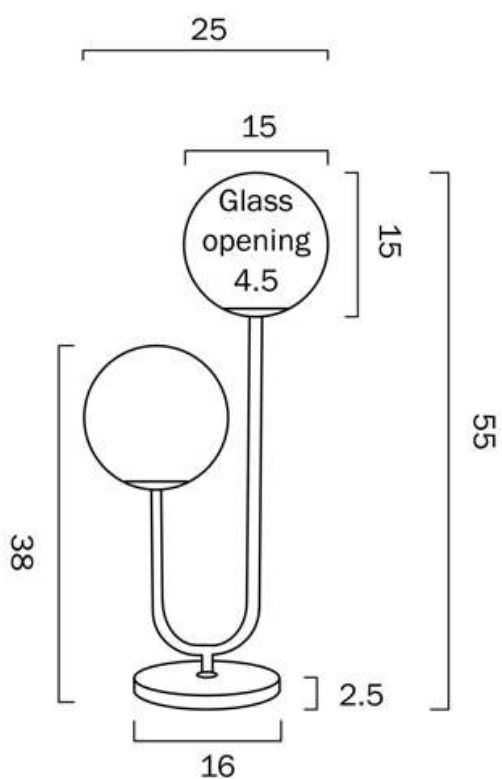

Globe / Light Source qty	2
Globe / Light Source included	No
IP rating	IP20
Lead and Plug	Yes
Assembly Required	Yes
Box Contents	Instruction
Installation Required	Yes (DIY)
Care Instructions	Do not use strong liquid cleaners,Wipe clean with a dry cloth
Warranty	3 Years
Globe type recommended	E27 - GL FRF4LEDE27-85,E27 - GL FRF4LEDE27-83

Barcode

GTIN 9329501058664

Image -dimensions