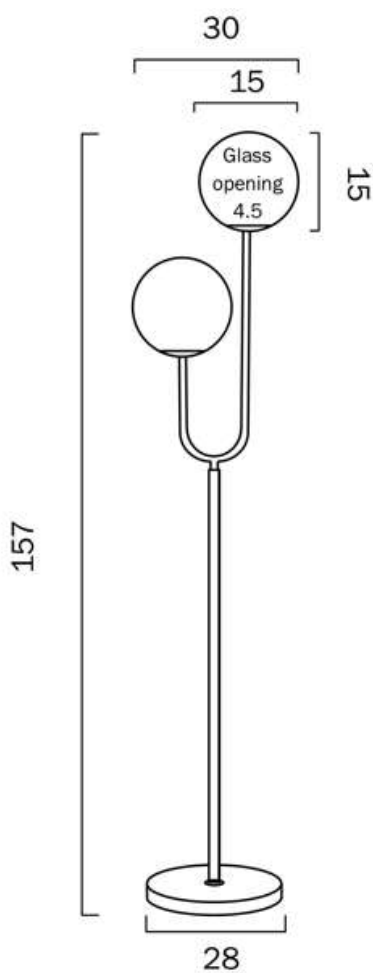

### Size

<b>Fixture Height (cm)</b>	157.0
<b>Base Diameter (cm)</b>	30.0
<b>Glass Opening (cm)</b>	4.5
<b>Shade Diameter (cm)</b>	20.0
<b>Cable Length (cm)</b>	180 (30+Foot Switch+150)

### Specification

<b>Voltage Input</b>	240V
<b>Globe Type</b>	E27
<b>Globe / Light Source qty</b>	2

All representations within this document are subject to copyright.ELECTRICAL INSTALLATIONS MUST BE PERFORMED BY A QUALIFIED ELECTRICAL CONTRACTOR AND INSTALLED IN ACCORDANCE WITH AS/NZS 3000.  
NOTE : All images , descriptions and dimensions are indicative. Please check latest version of item detail on Telbix website prior to ordering or installation.

## Image -dimensions

Last modification

2021-10-13