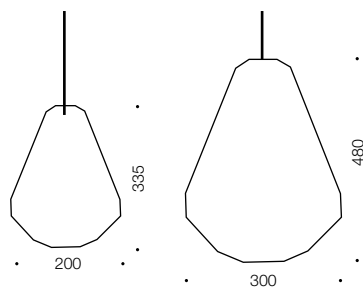

Espada

Specifications

Type	Pendant
Light Source	E27
Wattage	25w
Warranty	1 year*

Colours

Antique brass

Measurements

Codes

Espada PE20-AB

Espada PE30-AB

Product Approvals

Espada

Specifications

Type	Pendant
Light Source	25w E27max
Globe	Not included
Warranty	1 year*

Measurements

Colours

Antique brass