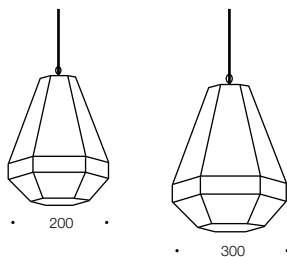

Measurements

Colours

Antique brass

Black/Clear

Codes

Espada PE20-AB

Espada PE30-AB

Espada PE30-AB

Espada PE30-BK

Product Approvals