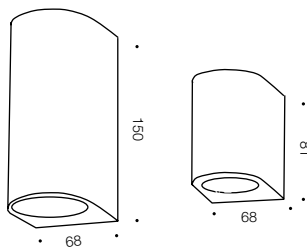

Eos

Exterior Wall Lamp

Specifications

Type	Exterior
Light Source	6w GU10
Globe	Not included
Warranty	1 year*

Colours

Black/silver

Measurements

Codes