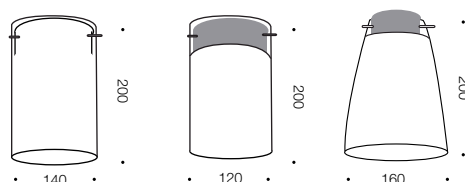

Measurements

Codes

Envoy BF-OM

Tommy BF-FR

Lydia BF-FR

Product Approvals