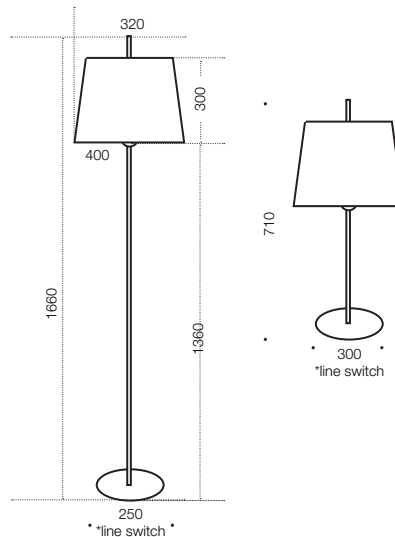

Specifications

Type	Floor Lamp
Light Source	40w E27max
Globe	Not included
Warranty	1 year*

Colours

Blue/
Antique brass

White/
Antique brass

Measurements

Codes

Dior FL-BLAB