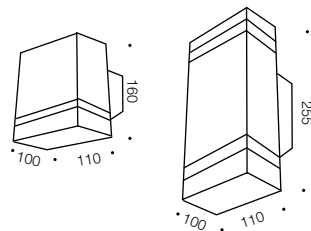

Dixon

Exterior Wall Lamp

Specifications

Type	Exterior
Light Source	35w GU10 240v
Globe	Included
Warranty	1 year*

Colours

Stainless steel with frost glass

Measurements

Codes