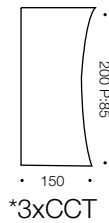

Dash

Specifications

Type	Wall Lamp
Light Source	LED COB
Lumen	1200
Colour Temp	3000k/4000k/ 5000k
Wattage	2x7w
Dimmable	No
CRI	> 84
Power Factor	> 0.9
Beam Angle	120
Warranty	2 years

Measurements

Codes

Dash Ex2-BK