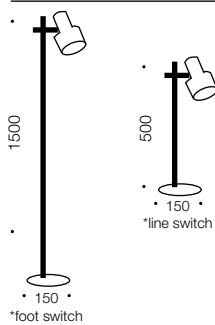

Croset

Specifications

Type	Floor & Table Lamp
Light Source	40w E27max
Globe	Not included
Warranty	1 year*

Colours

Black/Gold

Measurements

Codes

Croset FL-GD

Croset TL-GD

Product Approvals