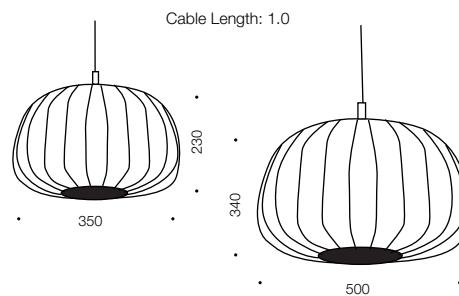

Coote

Specifications

Type	Pendant
Light Source	E27 60w
Globe	Not included
Warranty	1 year*

Colours

Nicke/white shade
Made in poly resin material

Measurements

Codes

Coote PE35-WH