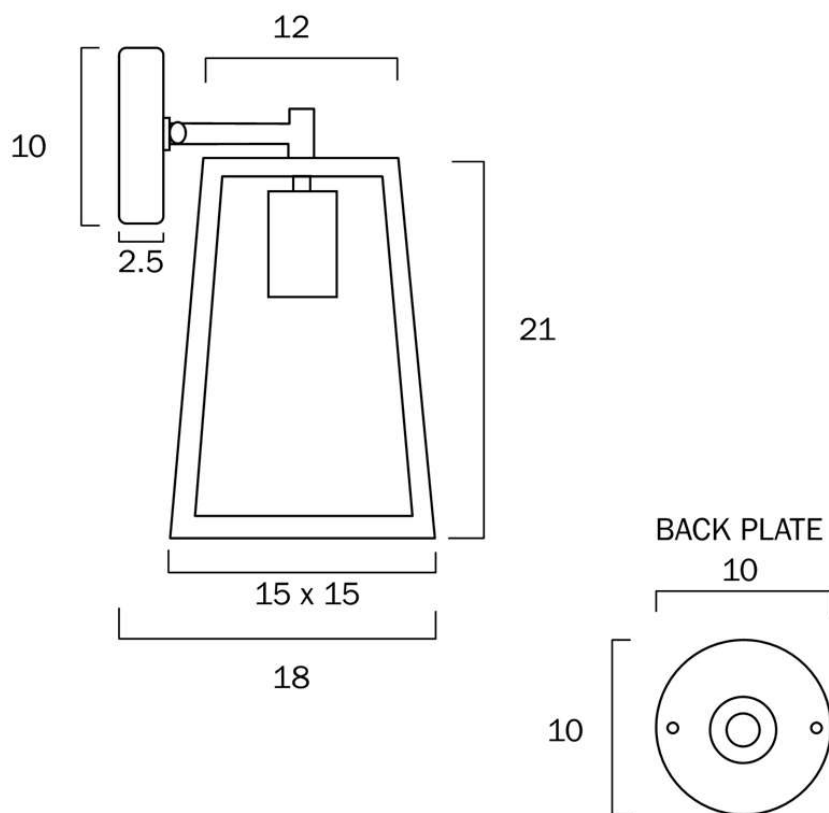

Electrical Protection	CLASS I - HIGH VOLTAGE, EARTH REQUIRED
IP rating	IP44
Approvals	AS/NZ 3000
Assembly Required	No
Box Contents	Basic mounting screws, Instruction
Installation Required	Yes (by Licensed Electrician only)
Care Instructions	Do not use strong liquid cleaners, Wipe clean with a dry cloth
Warranty	3 Years

Barcode

GTIN 9329501060667

Image -dimensions