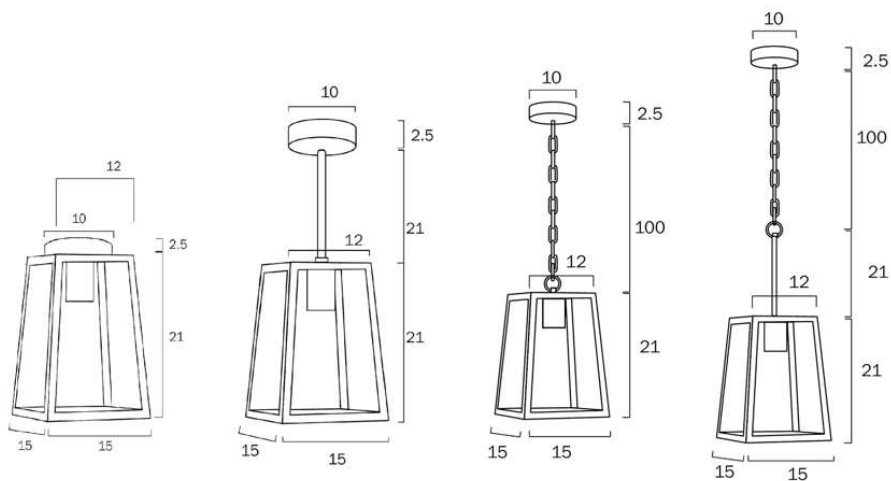

Globe / Light Source included	No
Electrical Protection	CLASS I - HIGH VOLTAGE, EARTH REQUIRED
IP rating	IP44
Approvals	AS/NZ 3000
Assembly Required	No
Box Contents	Basic mounting screws,Instruction
Installation Required	Yes (by Licensed Electrician only)
Care Instructions	Do not use strong liquid cleaners,Wipe clean with a dry cloth
Warranty	3 Years

Barcode

GTIN 9329501060704

Image -dimensions