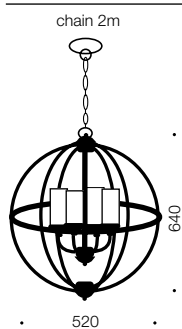

Bodum

Specifications

Type	Pendant
Light Source	25w E14max
Globe	4 x 25w
Warranty	1 year*

Colours

Black matt/Clear & Opal Glass

Nickel matt/Clear & Opal Glass

Measurements

Codes