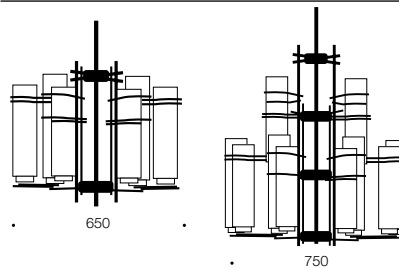

Burgess

Specifications

Type	Pendant
Light Source	6x25w E14 12x25w E14
Globe	Not included
Warranty	1 year*

Colours

Antique black/Smoke

Measurements

Codes

Burgess PE06-BK