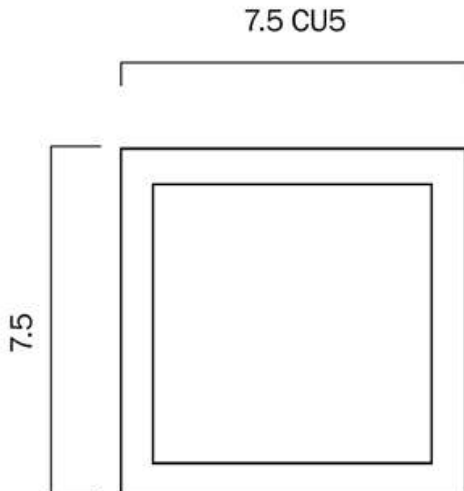

Current Output	300
IP rating	IP20
Lead and Plug	No
Approvals	AS/NZ 3000
Assembly Required	No
Installation Required	Yes (by Licensed Electrician only)

Barcode

GTIN 9329501057988

Image -dimensions