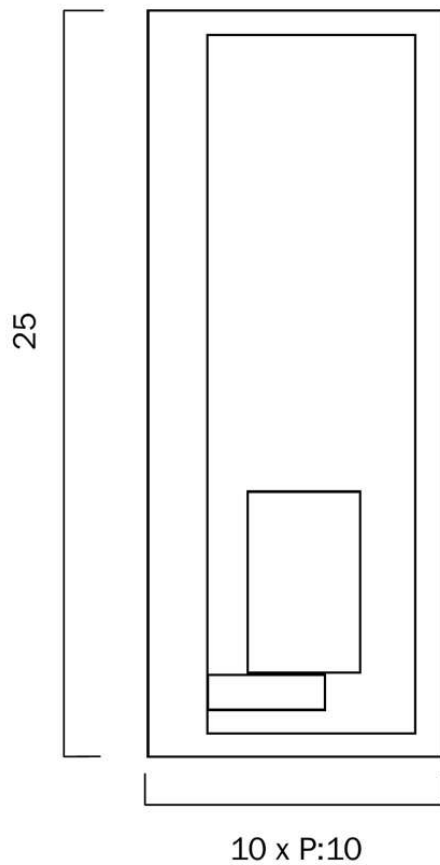

IP rating	IP44
Approvals	AS/NZ 3000
Assembly Required	No
Box Contents	Basic mounting screws,Instruction
Installation Required	Yes (by Licensed Electrician only)
Care Instructions	Do not use strong liquid cleaners,Wipe clean with a dry cloth
Warranty	3 Years

Barcode

GTIN 9329501060636

Image -dimensions