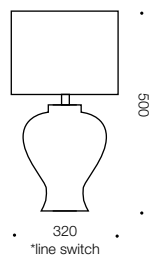

Specifications

Type	Table Lamp
Light Source	25w E27 max
Globe	Not included
Warranty	1 year*

Measurements

Colours

White & Blue/White

Codes

Asta TL-WH/BL

Product Approvals