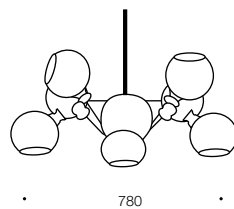

Annabel

Specifications

Type	Pendant
Light Source	8x25w E14 12x25w E14
Globe	Not included
Warranty	1 year*

Colours

Black/Antique brass/Smoke Glass

Measurements

780

920