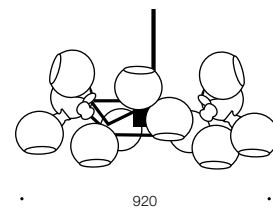

Annabel

Specifications

Type	Pendant
Light Source	8x25w E14 12x25w E14
Globe	Not included
Warranty	1 year*

Colours

Black/Antique brass/Smoke Glass

Measurements

780

920