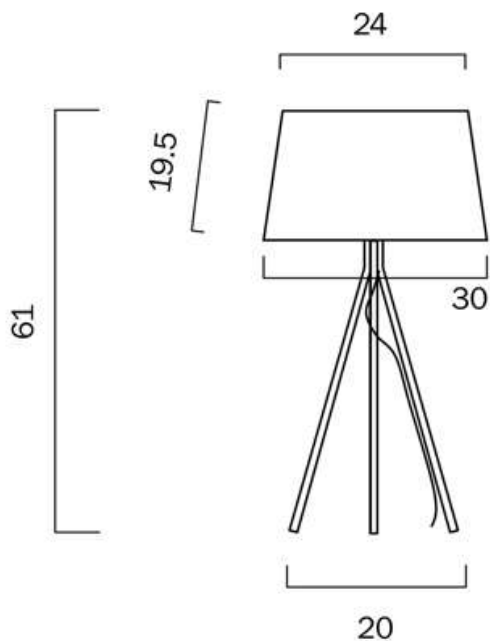

Specification

Voltage Input	240V
Wattage (max)	25
Globe Type	E27
Globe / Light Source qty	1
Globe / Light Source included	No
Dimmable	No
Beam Angle	360
IP rating	IP20
Lead and Plug	Yes
Approvals	RCM (C TICK)
Assembly Required	Yes
Installation Required	No
Care Instructions	Do not use strong liquid cleaners,Wipe clean with a dry cloth
Warranty	3 Years
Globe type recommended	E27 - GL F.G095.4-AM83,E27 - GL F.G095.4-FR85,E27 - GL F.G095.8-CL83,E27 - GL F.PILT.4-AM83,E27 - GL F.PILT.8-CL83

Barcode

GTIN 9329501055205

Image -dimensions